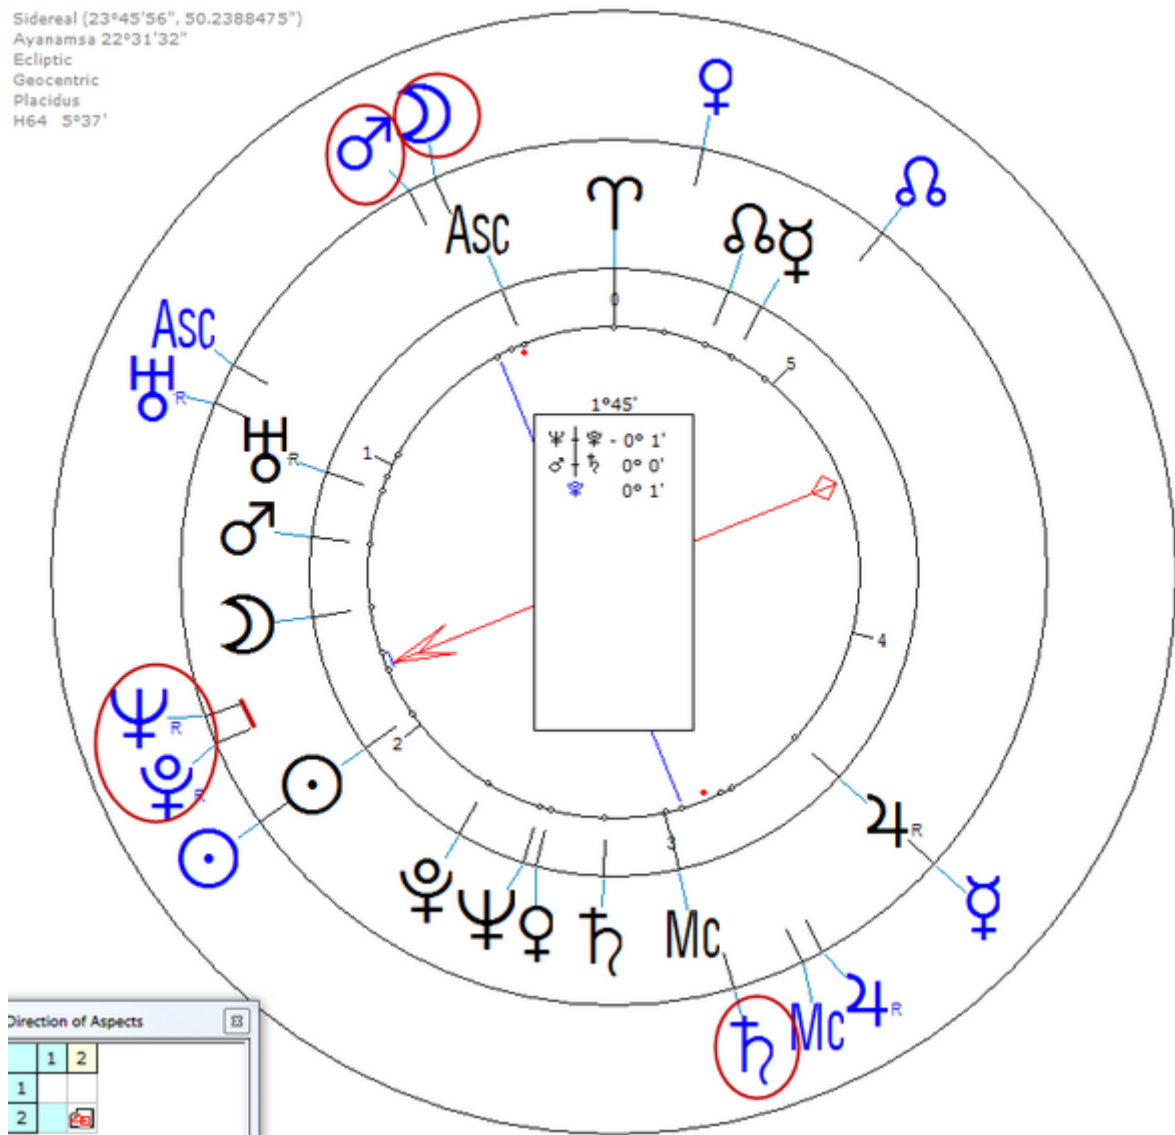

Schmidt, Annie

20 May 1911 at 09:30 (= 09:30 AM)Kapelle, Netherlands, 51n28, 3e58
Dutch author.

<https://www.astro.com/astro-databank/Schmidt,_Annie>

Death by Suicide 21 May 1995 in Amsterdam (Euthanasia, day after 84th birthday)

Solar Return (Harmonic 64)

Solar $\♂/\♃$ = Solar $\Psi/\♀$ = Solar $\☾$ (Euthanasia is murder)

Solar $\☾/\♀$ = $\♂_n/\♃_n$

Solar $\♀/\♁$ = $\☾_n$

Schmidt, Annie
20 May 1911 Sat 9:30 (GMT+0:20) 51n28 3e58
Kapelle, Netherlands
Sidereal (23°45'56", 50.2388475°)
Ayanamsa 22°31'32"
Ecliptic
Geocentric
Placidus
H64 5°37'